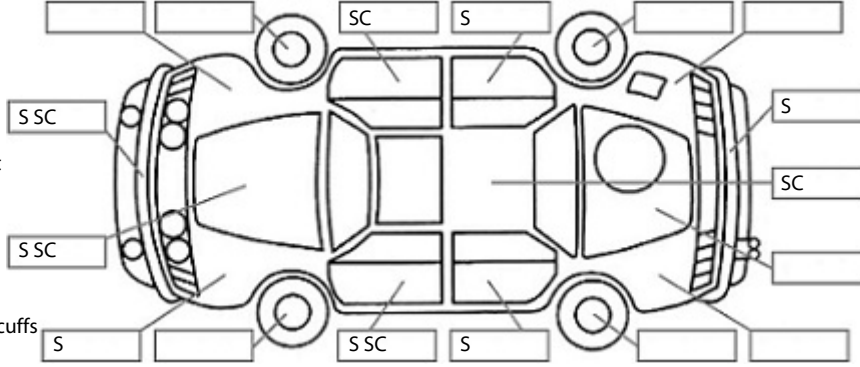

Make: Subaru	Model: Impreza	Body Style: Hatchback
Year: 2016	Registration: PGK296	Reg Expiry: 17 Nov 2024
WoF Expiry: 03 Aug 2025	Odometer: 59,339 Kms	Good No: 26356445
VIN: 7AT0GF09X22034172	Next Service: 69000	Service History: No

Key:

- S = scratch
- D = dent
- R = rust
- PT = paint defect
- C = crack
- P = pin dent
- * = decals
- SC = stone chips
- W = significant scuffs

Body Inspection Comments

Note: some defects & blemishes may not be displayed in the diagram

Engine Timing Mechanism: Timing Chain
Evidence of Cam Belt Replacement: Not Applicable Kms:

	Pass	Fail	N/A
Engine			
Oil level	✓		
Smoke & fumes	✓		
Performance	✓		
Noise	✓		
Cooling System			
Coolant condition	✓		
Performance	✓		
Radiator / Hoses (visual)	✓		
Transmission			
Operation	✓		
Noise	✓		
Clutch			✓
CV joints	✓		
Wheel bearings	✓		
Brakes			
Performance	✓		
Hand Brake	✓		
Tyres (lowest observed tread depth of tyres)			
Left front	2.0	mm	
Right front	3.0	mm	
Left rear	6.5	mm	
Right rear	6.5	mm	
Spare	Yes		
Suspension			
Suspension performance	✓		
Steering performance	✓		
Shock absorbers	✓		
Air Conditioning / Heater			
Operation	✓		
Electrical / Accessories			
Head lights	✓		
Tail lights	✓		
Indicators	✓		
Dashboard warning lights	✓		
Wipers (front & rear)	✓		
Window winder FL	✓		
Window winder FR	✓		
Window winder RL	✓		
Window winder RR	✓		
Rear view mirrors	✓		
Radio (basic test only)	✓		
CD (basic test only)			✓
Number of keys	1		
Central locking	✓		
Remote locking	✓		
Sat. Nav. (basic test only)			✓
Reversing camera			✓