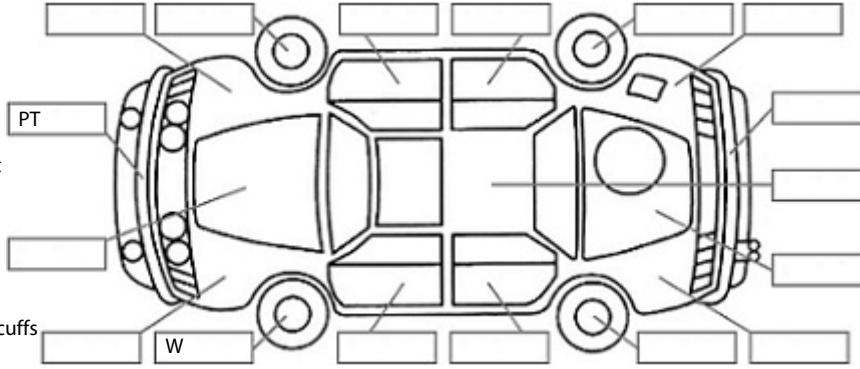

Key:

- S = scratch
- D = dent
- R = rust
- PT = paint defect
- C = crack
- P = pin dent
- * = decals
- SC = stone chips
- W = significant scuffs

Body Inspection Comments

Note: some defects & blemishes may not be displayed in the diagram

- Small stone chip in front windscreen
- Front and rear bumpers loose on right side

Conditions During Body Inspection: Wet

Under Carriage & Under Bonnet Inspection Comments

Interior Comments

Seats	Good
Carpets	Wear on drivers side
Panels	Good
Dashboard	Good