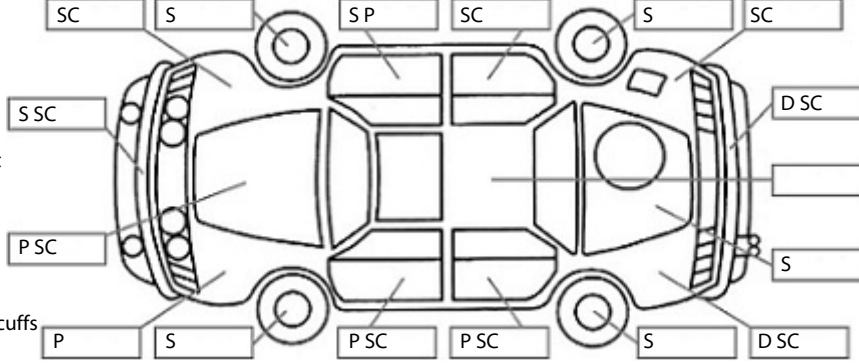

Make: Mercedes-Benz	Model: C	Body Style: Sedan
Year: 2008	Registration: EQD176	Reg Expiry: 18 Aug 2025
WoF Expiry: 21 Nov 2024	Odometer: 140,564 Kms	Good No: 26356180
VIN: WDD2040542A195151	Next Service: 126,000	Service History: No

Key:

- S = scratch
- D = dent
- R = rust
- PT = paint defect
- C = crack
- P = pin dent
- * = decals
- SC = stone chips
- W = significant scuffs

Body Inspection Comments

Note: some defects & blemishes may not be displayed in the diagram

Rear number plate not secured properly. Damage to front number plate.
Left wing mirror indicator lens cracked.

Conditions During Body Inspection: Dry

Under Carriage & Under Bonnet Inspection Comments

Interior Comments

Engine Timing Mechanism: Timing Chain
Evidence of Cam Belt Replacement: Not Applicable Kms:

	Pass	Fail	N/A
Engine			
Oil level	✓		
Smoke & fumes	✓		
Performance	✓		
Noise	✓		
Cooling System			
Coolant condition	✓		
Performance	✓		
Radiator / Hoses (visual)	✓		
Transmission			
Operation	✓		
Noise	✓		
Clutch			✓
CV joints			✓
Wheel bearings	✓		
Brakes			
Performance	✓		
Hand Brake	✓		
Tyres (lowest observed tread depth of tyres)			
Left front	4	mm	
Right front	4	mm	
Left rear	5	mm	
Right rear	5	mm	
Spare	Yes		
Suspension			
Suspension performance	✓		
Steering performance	✓		
Shock absorbers	✓		
Air Conditioning / Heater			
Operation	✓		
Electrical / Accessories			
Head lights		✓	
Tail lights	✓		
Indicators	✓		
Dashboard warning lights		✓	
Wipers (front & rear)	✓		
Window winder FL	✓		
Window winder FR	✓		
Window winder RL	✓		
Window winder RR	✓		
Rear view mirrors	✓		
Radio (basic test only)	✓		
CD (basic test only)		✓	
Number of keys	1		
Central locking	✓		
Remote locking	✓		
Sat. Nav. (basic test only)	✓		
Reversing camera			✓