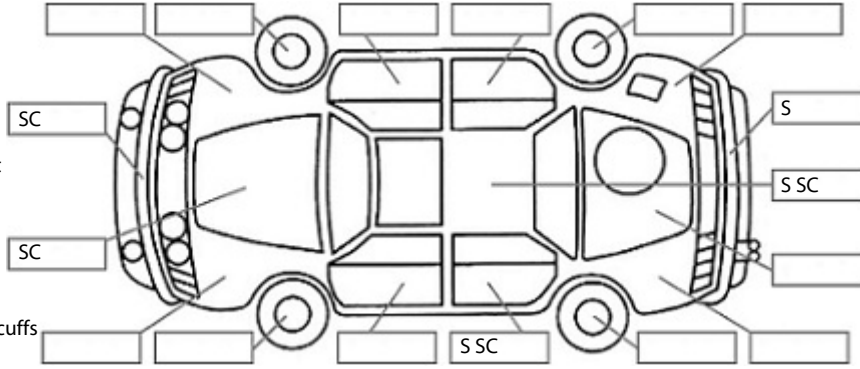

Key:

- S = scratch
- D = dent
- R = rust
- PT = paint defect
- C = crack
- P = pin dent
- * = decals
- SC = stone chips
- W = significant scuffs

Body Inspection Comments

Note: some defects & blemishes may not be displayed in the diagram