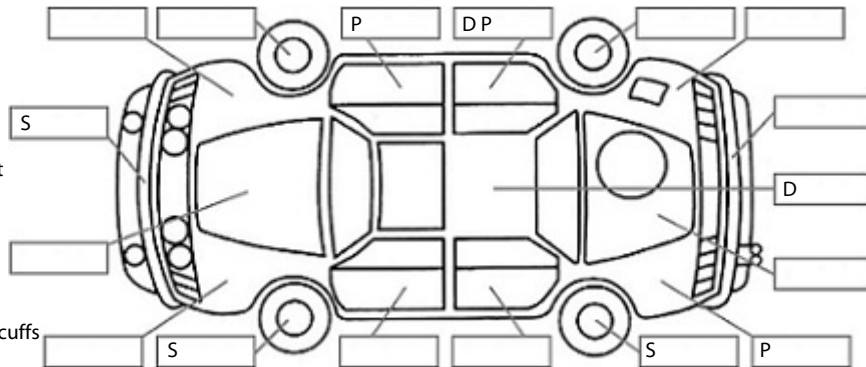

**Key:**

- S = scratch
- D = dent
- R = rust
- PT = paint defect
- C = crack
- P = pin dent
- \* = decals
- SC = stone chips
- W = significant scuffs

**Body Inspection Comments**

Boot lid pull down trim pocket missing.

Note: some defects & blemishes may not be displayed in the diagram

Conditions During Body Inspection: Wet

**Under Carriage & Under Bonnet Inspection Comments**

FWD  
Front and rear brake pads getting low.