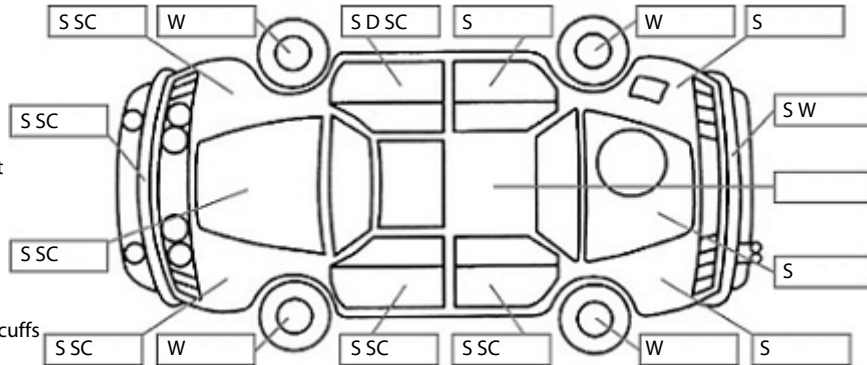

Key:

- S = scratch
- D = dent
- R = rust
- PT = paint defect
- C = crack
- P = pin dent
- * = decals
- SC = stone chips
- W = significant scuffs

Note: some defects & blemishes may not be displayed in the diagram