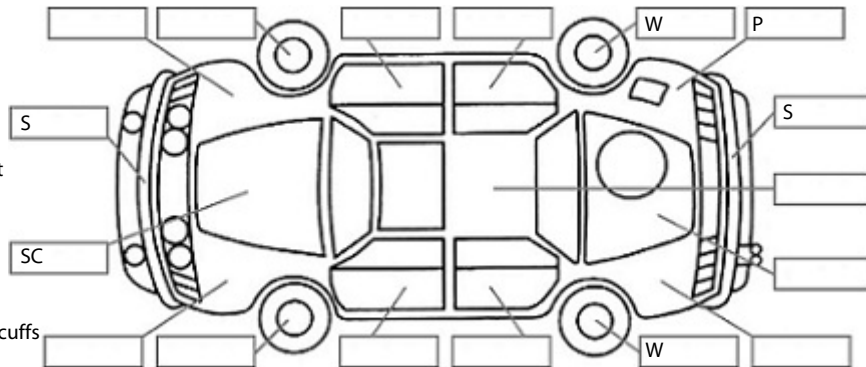

Make: LDV	Model: G10	Body Style: Van
Year: 2017	Registration: KQW310	Reg Expiry: 15 Dec 2024
WoF Expiry: 26 Jun 2025	Odometer: 74,476 Kms	Good No: 26353983
VIN: LSKG4AL11GA428722	Next Service: 81,000 km	Service History: Yes

Key:

- S = scratch
- D = dent
- R = rust
- PT = paint defect
- C = crack
- P = pin dent
- * = decals
- SC = stone chips
- W = significant scuffs

Body Inspection Comments

Note: some defects & blemishes may not be displayed in the diagram

Conditions During Body Inspection: Wet

Under Carriage & Under Bonnet Inspection Comments

RWD.
Oil leak underside.

Interior Comments

Seats	Good
Carpets	Good
Panels	Good
Dashboard	Good

General Comments

Fault codes.