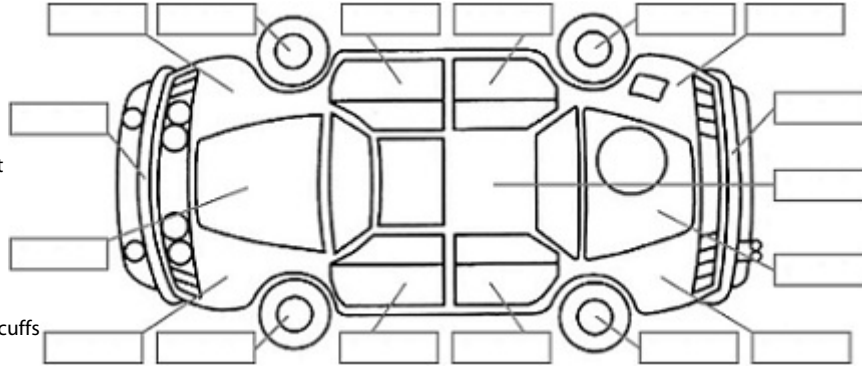

Make: Subaru	Model: Levorg	Body Style: Wagon
Year: 2015	Registration:	Reg Expiry:
WoF Expiry: 27 Nov 2025	Odometer: 115,815 Kms	Good No: 26353460
VIN: 7AT0GF22X24013663	Next Service: 125,597 Kms	Service History: No

Key:

- S = scratch
- D = dent
- R = rust
- PT = paint defect
- C = crack
- P = pin dent
- * = decals
- SC = stone chips
- W = significant scuffs

Body Inspection Comments

Note: some defects & blemishes may not be displayed in the diagram