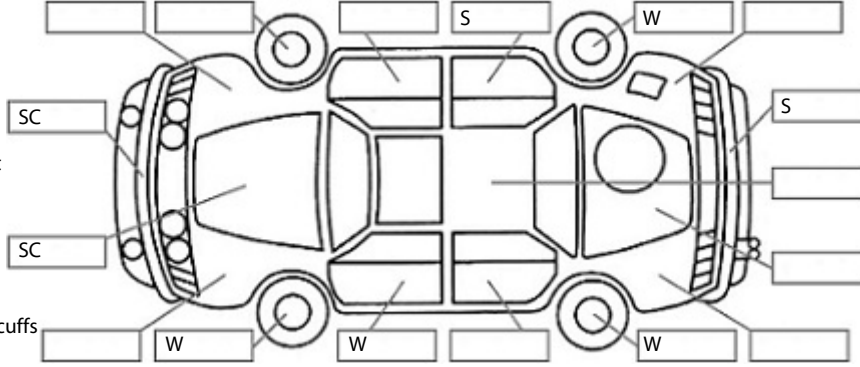

**Key:**

- S = scratch
- D = dent
- R = rust
- PT = paint defect
- C = crack
- P = pin dent
- \* = decals
- SC = stone chips
- W = significant scuffs

Body Inspection Comments

Note: some defects & blemishes may not be displayed in the diagram