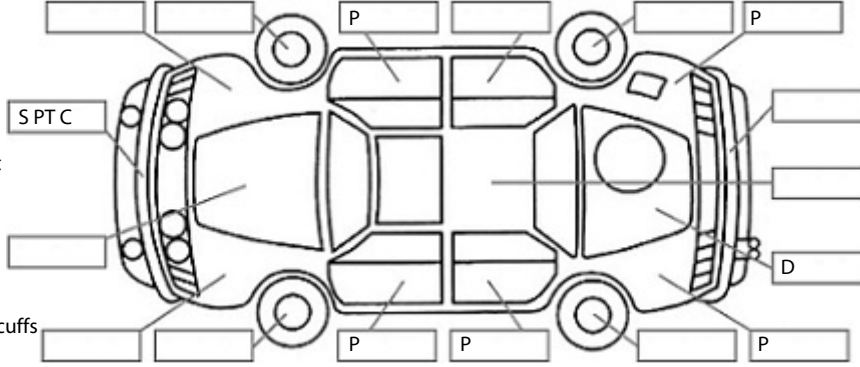

Make: Mazda	Model: Bt-50	Body Style: Utility
Year: 2019	Registration: QUH385	Reg Expiry: 29 Mar 2025
WoF Expiry: 28 Sep 2025	Odometer: 108,700 Kms	Good No: 26351831
VIN: MM0UR0YG10001757	Next Service: 119000 kms	Service History: Yes

Key:

- S = scratch
- D = dent
- R = rust
- PT = paint defect
- C = crack
- P = pin dent
- * = decals
- SC = stone chips
- W = significant scuffs

Body Inspection Comments

Front bumper refit.
Tuff deck missing on tailgate.

Note: some defects & blemishes may not be displayed in the diagram

Conditions During Body Inspection: Wet

Under Carriage & Under Bonnet Inspection Comments

RWD
Front bull bar bracket bent. Bull bar touching bumper.