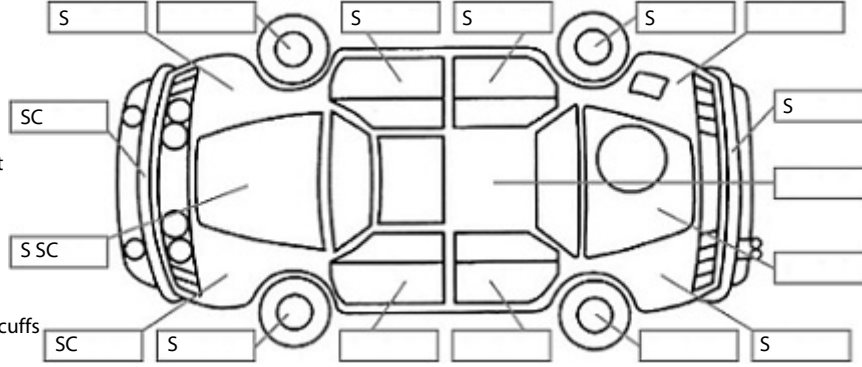

Key:

- S = scratch
- D = dent
- R = rust
- PT = paint defect
- C = crack
- P = pin dent
- * = decals
- SC = stone chips
- W = significant scuffs

Body Inspection Comments

Note: some defects & blemishes may not be displayed in the diagram

Engine Timing Mechanism: Timing Chain
Evidence of Cam Belt Replacement: Not Applicable Kms:

	Pass	Fail	N/A
Engine			
Oil level	✓		
Smoke & fumes	✓		
Performance	✓		
Noise	✓		
Cooling System			
Coolant condition	✓		
Performance	✓		
Radiator / Hoses (visual)	✓		
Transmission			
Operation	✓		
Noise	✓		
Clutch			✓
CV joints	✓		
Wheel bearings	✓		
Brakes			
Performance	✓		
Hand Brake	✓		
Tyres (lowest observed tread depth of tyres)			
Left front	2	mm	
Right front	2	mm	
Left rear	4	mm	
Right rear	4	mm	
Spare		N/A	
Suspension			
Suspension performance	✓		
Steering performance	✓		
Shock absorbers	✓		
Air Conditioning / Heater			
Operation	✓		
Electrical / Accessories			
Head lights	✓		
Tail lights	✓		
Indicators	✓		
Dashboard warning lights	✓		
Wipers (front & rear)	✓		
Window winder FL	✓		
Window winder FR	✓		
Window winder RL	✓		
Window winder RR	✓		
Rear view mirrors	✓		
Radio (basic test only)	✓		
CD (basic test only)	✓		
Number of keys	2		
Central locking	✓		
Remote locking	✓		
Sat. Nav. (basic test only)			✓
Reversing camera	✓		