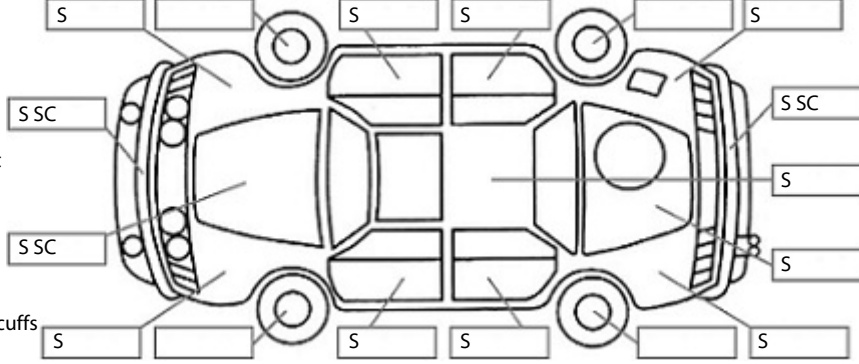

Key:

- S = scratch
- D = dent
- R = rust
- PT = paint defect
- C = crack
- P = pin dent
- * = decals
- SC = stone chips
- W = significant scuffs

Body Inspection Comments

Note: some defects & blemishes may not be displayed in the diagram

Engine Timing Mechanism: Timing Chain
Evidence of Cam Belt Replacement: Not Applicable Kms:

	Pass	Fail	N/A
Engine			
Oil level	✓		
Smoke & fumes	✓		
Performance	✓		
Noise	✓		
Cooling System			
Coolant condition	✓		
Performance	✓		
Radiator / Hoses (visual)	✓		
Transmission			
Operation	✓		
Noise	✓		
Clutch			✓
CV joints	✓		
Wheel bearings	✓		
Brakes			
Performance	✓		
Hand Brake	✓		
Tyres (lowest observed tread depth of tyres)			
Left front	7.0	mm	
Right front	7.0	mm	
Left rear	4.0	mm	
Right rear	5.0	mm	
Spare	N/A		
Suspension			
Suspension performance	✓		
Steering performance	✓		
Shock absorbers	✓		
Air Conditioning / Heater			
Operation	✓		
Electrical / Accessories			
Head lights	✓		
Tail lights	✓		
Indicators	✓		
Dashboard warning lights	✓		
Wipers (front & rear)	✓		
Window winder FL	✓		
Window winder FR	✓		
Window winder RL	✓		
Window winder RR	✓		
Rear view mirrors	✓		
Radio (basic test only)	✓		
CD (basic test only)	✓		
Number of keys	2		
Central locking	✓		
Remote locking	✓		
Sat. Nav. (basic test only)	✓		
Reversing camera	✓		