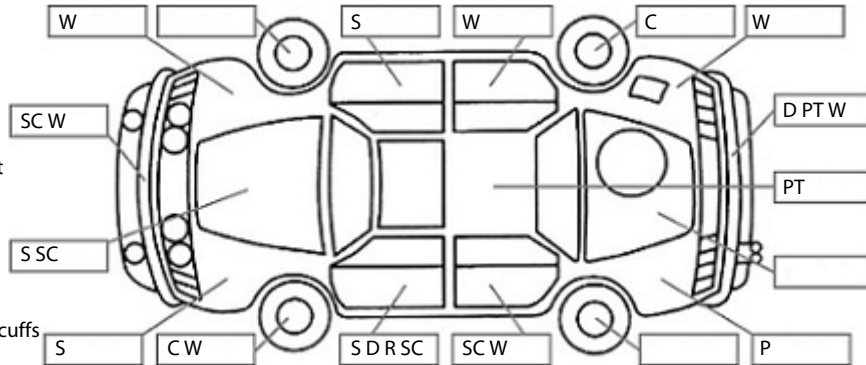

Key:

- S = scratch
- D = dent
- R = rust
- PT = paint defect
- C = crack
- P = pin dent
- * = decals
- SC = stone chips
- W = significant scuffs

Body Inspection Comments

Note: some defects & blemishes may not be displayed in the diagram