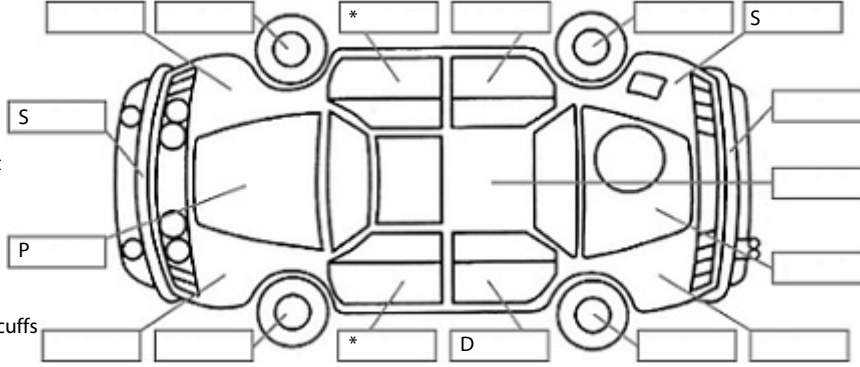

Make: Holden	Model: Barina	Body Style: Hatchback
Year: 2018	Registration: LCY555	Reg Expiry: 11 Jan 2025
WoF Expiry: 23 Oct 2025	Odometer: 92,554 Kms	Good No: 26347460
VIN: KL3TA48E9JB021410	Next Service: 100,000 kms	Service History: No

Key:

- S = scratch
- D = dent
- R = rust
- PT = paint defect
- C = crack
- P = pin dent
- * = decals
- SC = stone chips
- W = significant scuffs

Body Inspection Comments

Note: some defects & blemishes may not be displayed in the diagram