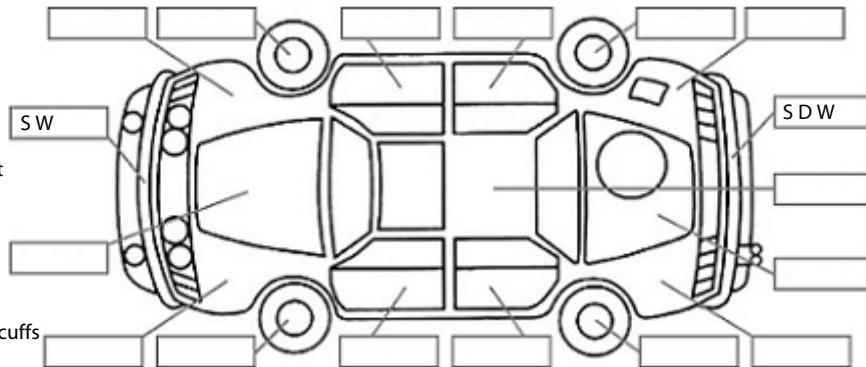

Make: Nissan	Model: Serena	Body Style: Wagon
Year: 2012	Registration: NFK74	Reg Expiry: 19 Jan 2025
WoF Expiry: 11 Jun 2025	Odometer: 141,828 Kms	Good No: 26347397
VIN: 7AT0DH3FX20051912	Next Service: 140000	Service History: No

Key:

- S = scratch
- D = dent
- R = rust
- PT = paint defect
- C = crack
- P = pin dent
- * = decals
- SC = stone chips
- W = significant scuffs

Body Inspection Comments

Repeater cracked

Note: some defects & blemishes may not be displayed in the diagram