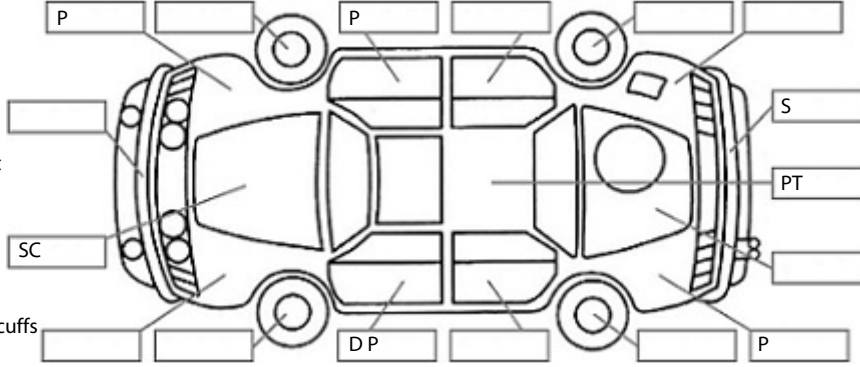

Key:

- S = scratch
- D = dent
- R = rust
- PT = paint defect
- C = crack
- P = pin dent
- * = decals
- SC = stone chips
- W = significant scuffs

Body Inspection Comments

Driver seatbelt beginning to fray.

Note: some defects & blemishes may not be displayed in the diagram

Conditions During Body Inspection: Dry

Under Carriage & Under Bonnet Inspection Comments

RWD
Front brake pads getting low.
Transmission oil stains.

Interior Comments

Seats	driver seat tears and holes
Carpets	Average
Panels	Average
Dashboard	Good

General Comments

W/S stone chip out of CVA.

Road Conditions During Test Drive: Dry

Engine Timing Mechanism: Unknown
Evidence of Cam Belt Replacement: Not Applicable Kms: