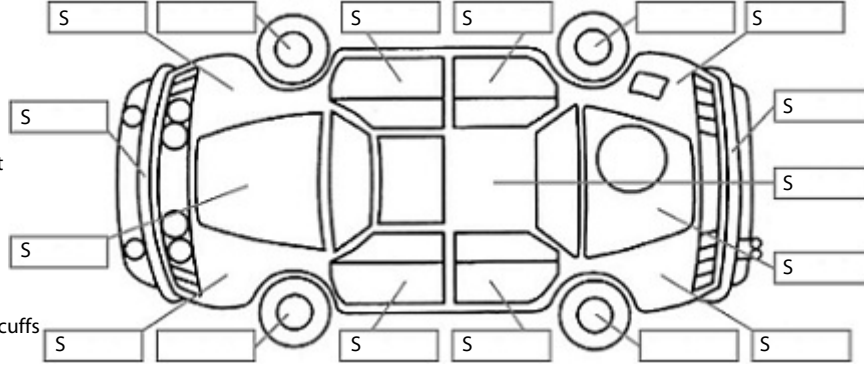

Key:

- S = scratch
- D = dent
- R = rust
- PT = paint defect
- C = crack
- P = pin dent
- * = decals
- SC = stone chips
- W = significant scuffs

Body Inspection Comments

Headlights Faded

Note: some defects & blemishes may not be displayed in the diagram