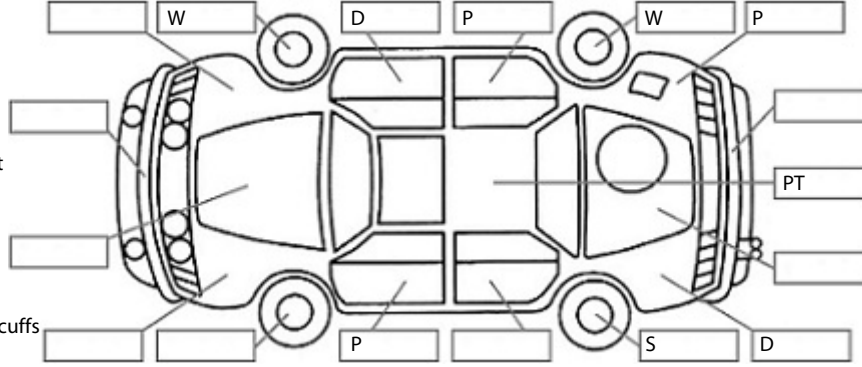

Key:

- S = scratch
- D = dent
- R = rust
- PT = paint defect
- C = crack
- P = pin dent
- * = decals
- SC = stone chips
- W = significant scuffs

Body Inspection Comments

Note: some defects & blemishes may not be displayed in the diagram

Engine Timing Mechanism: Timing Chain
Evidence of Cam Belt Replacement: Not Applicable Kms:

	Pass	Fail	N/A
Engine			
Oil level	✓		
Smoke & fumes	✓		
Performance	✓		
Noise	✓		
Cooling System			
Coolant condition	✓		
Performance	✓		
Radiator / Hoses (visual)	✓		
Transmission			
Operation	✓		
Noise	✓		
Clutch			✓
CV joints	✓		
Wheel bearings	✓		
Brakes			
Performance	✓		
Hand Brake	✓		
Tyres (lowest observed tread depth of tyres)			
Left front	7.0	mm	
Right front	7.0	mm	
Left rear	7.0	mm	
Right rear	7.0	mm	
Spare	Yes		
Suspension			
Suspension performance	✓		
Steering performance	✓		
Shock absorbers	✓		
Air Conditioning / Heater			
Operation	✓		
Electrical / Accessories			
Head lights	✓		
Tail lights	✓		
Indicators	✓		
Dashboard warning lights	✓		
Wipers (front & rear)	✓		
Window winder FL	✓		
Window winder FR	✓		
Window winder RL	✓		
Window winder RR	✓		
Rear view mirrors	✓		
Radio (basic test only)	✓		
CD (basic test only)			✓
Number of keys	1		
Central locking	✓		
Remote locking	✓		
Sat. Nav. (basic test only)	✓		
Reversing camera	✓		