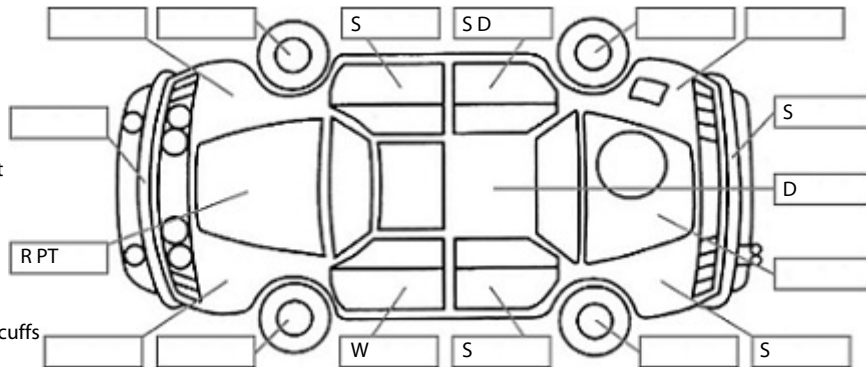

Make: LDV	Model: G10	Body Style: Van
Year: 2023	Registration: PWG901	Reg Expiry: 29 Apr 2025
WoF Expiry: 30 Apr 2026	Odometer: 12,318 Kms	Good No: 26346264
VIN: LSKG4GL1XNA109089	Next Service: 20,000 km	Service History: Yes

Key:

- S = scratch
- D = dent
- R = rust
- PT = paint defect
- C = crack
- P = pin dent
- * = decals
- SC = stone chips
- W = significant scuffs

Body Inspection Comments

Note: some defects & blemishes may not be displayed in the diagram

Engine Timing Mechanism: Timing Chain
 Evidence of Cam Belt Replacement: Not Applicable Kms:

	Pass	Fail	N/A
Engine			
Oil level	✓		
Smoke & fumes	✓		
Performance	✓		
Noise	✓		
Cooling System			
Coolant condition	✓		
Performance	✓		
Radiator / Hoses (visual)	✓		
Transmission			
Operation	✓		
Noise	✓		
Clutch			✓
CV joints	✓		
Wheel bearings	✓		
Brakes			
Performance	✓		
Hand Brake	✓		
Tyres (lowest observed tread depth of tyres)			
Left front	8	mm	
Right front	8	mm	
Left rear	8	mm	
Right rear	8	mm	
Spare			Yes
Suspension			
Suspension performance	✓		
Steering performance	✓		
Shock absorbers	✓		
Air Conditioning / Heater			
Operation	✓		
Electrical / Accessories			
Head lights	✓		
Tail lights	✓		
Indicators	✓		
Dashboard warning lights	✓		
Wipers (front & rear)	✓		
Window winder FL	✓		
Window winder FR	✓		
Window winder RL			✓
Window winder RR			✓
Rear view mirrors	✓		
Radio (basic test only)	✓		
CD (basic test only)			✓
Number of keys	1		
Central locking	✓		
Remote locking	✓		
Sat. Nav. (basic test only)			✓
Reversing camera	✓		