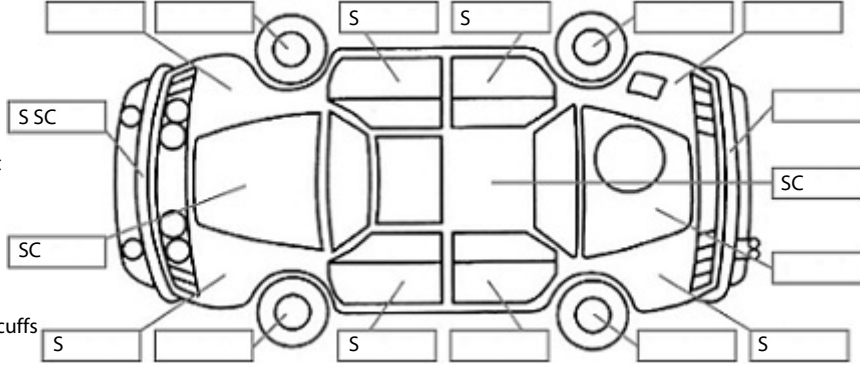

**Key:**

- S = scratch
- D = dent
- R = rust
- PT = paint defect
- C = crack
- P = pin dent
- \* = decals
- SC = stone chips
- W = significant scuffs

Body Inspection Comments

Windscreen stone chip

Note: some defects & blemishes may not be displayed in the diagram

Engine Timing Mechanism: Timing Chain  
Evidence of Cam Belt Replacement: Not Applicable Kms:

	Pass	Fail	N/A
<b>Engine</b>			
Oil level	✓		
Smoke & fumes	✓		
Performance	✓		
Noise	✓		
<b>Cooling System</b>			
Coolant condition	✓		
Performance	✓		
Radiator / Hoses (visual)	✓		
<b>Transmission</b>			
Operation	✓		
Noise	✓		
Clutch			✓
CV joints			✓
Wheel bearings	✓		
<b>Brakes</b>			
Performance	✓		
Hand Brake	✓		
<b>Tyres</b> (lowest observed tread depth of tyres)			
Left front	3	mm	
Right front	3	mm	
Left rear	3	mm	
Right rear	3	mm	
Spare		Yes	
<b>Suspension</b>			
Suspension performance	✓		
Steering performance	✓		
Shock absorbers	✓		
<b>Air Conditioning / Heater</b>			
Operation	✓		
<b>Electrical / Accessories</b>			
Head lights	✓		
Tail lights	✓		
Indicators	✓		
Dashboard warning lights	✓		
Wipers (front & rear)	✓		
Window winder FL	✓		
Window winder FR	✓		
Window winder RL	✓		
Window winder RR	✓		
Rear view mirrors	✓		
Radio (basic test only)	✓		
CD (basic test only)	✓		
Number of keys	1		
Central locking	✓		
Remote locking	✓		
Sat. Nav. (basic test only)	✓		
Reversing camera	✓		