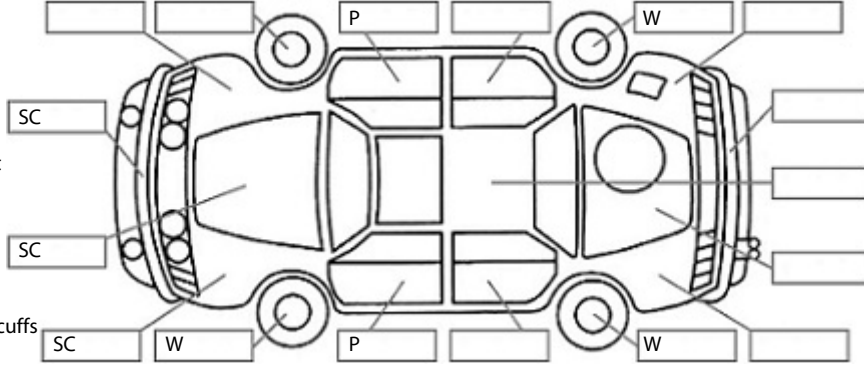

**Key:**

- S = scratch
- D = dent
- R = rust
- PT = paint defect
- C = crack
- P = pin dent
- \* = decals
- SC = stone chips
- W = significant scuffs

Body Inspection Comments

Crack in the windscreen

Note: some defects & blemishes may not be displayed in the diagram

Engine Timing Mechanism: Timing Chain  
Evidence of Cam Belt Replacement: Not Applicable Kms:

	Pass	Fail	N/A
<b>Engine</b>			
Oil level	✓		
Smoke & fumes	✓		
Performance	✓		
Noise	✓		
<b>Cooling System</b>			
Coolant condition	✓		
Performance	✓		
Radiator / Hoses (visual)	✓		
<b>Transmission</b>			
Operation	✓		
Noise	✓		
Clutch	✓		
CV joints	✓		
Wheel bearings	✓		
<b>Brakes</b>			
Performance	✓		
Hand Brake	✓		
<b>Tyres</b> (lowest observed tread depth of tyres)			
Left front	4.0	mm	
Right front	4.5	mm	
Left rear	2.9	mm	
Right rear	4.2	mm	
Spare	No		
<b>Suspension</b>			
Suspension performance	✓		
Steering performance	✓		
Shock absorbers	✓		
<b>Air Conditioning / Heater</b>			
Operation	✓		
<b>Electrical / Accessories</b>			
Head lights	✓		
Tail lights	✓		
Indicators	✓		
Dashboard warning lights	✓		
Wipers (front & rear)	✓		
Window winder FL	✓		
Window winder FR	✓		
Window winder RL	✓		
Window winder RR	✓		
Rear view mirrors	✓		
Radio (basic test only)	✓		
CD (basic test only)			✓
Number of keys	2		
Central locking	✓		
Remote locking	✓		
Sat. Nav. (basic test only)			✓
Reversing camera			✓