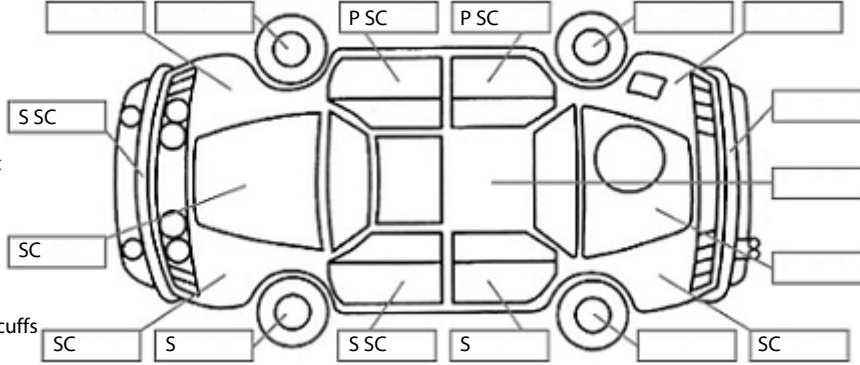

Key:

- S = scratch
- D = dent
- R = rust
- PT = paint defect
- C = crack
- P = pin dent
- * = decals
- SC = stone chips
- W = significant scuffs

Body Inspection Comments

Rear bumper needs alignment ,

Note: some defects & blemishes may not be displayed in the diagram