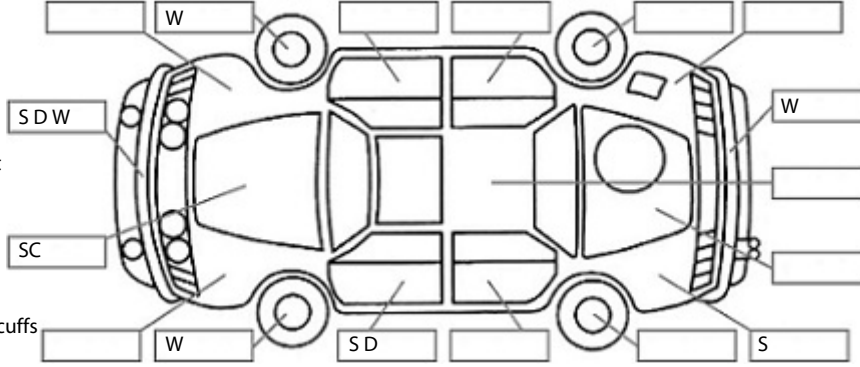

Key:

- S = scratch
- D = dent
- R = rust
- PT = paint defect
- C = crack
- P = pin dent
- * = decals
- SC = stone chips
- W = significant scuffs

Body Inspection Comments

Note: some defects & blemishes may not be displayed in the diagram