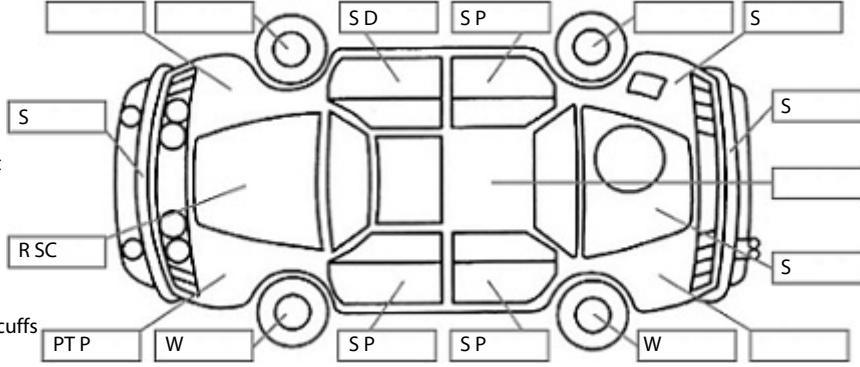

Key:

- S = scratch
- D = dent
- R = rust
- PT = paint defect
- C = crack
- P = pin dent
- * = decals
- SC = stone chips
- W = significant scuffs

Body Inspection Comments

Bad body repairs

Note: some defects & blemishes may not be displayed in the diagram

Engine Timing Mechanism: Timing Chain
Evidence of Cam Belt Replacement: Not Applicable Kms:

	Pass	Fail	N/A
Engine			
Oil level	✓		
Smoke & fumes	✓		
Performance	✓		
Noise	✓		
Cooling System			
Coolant condition	✓		
Performance	✓		
Radiator / Hoses (visual)	✓		
Transmission			
Operation	✓		
Noise	✓		
Clutch			✓
CV joints	✓		
Wheel bearings	✓		
Brakes			
Performance	✓		
Hand Brake	✓		
Tyres (lowest observed tread depth of tyres)			
Left front	2	mm	
Right front	2	mm	
Left rear	4	mm	
Right rear	4	mm	
Spare		Yes	
Suspension			
Suspension performance	✓		
Steering performance	✓		
Shock absorbers	✓		
Air Conditioning / Heater			
Operation	✓		
Electrical / Accessories			
Head lights	✓		
Tail lights	✓		
Indicators	✓		
Dashboard warning lights	✓		
Wipers (front & rear)	✓		
Window winder FL	✓		
Window winder FR	✓		
Window winder RL	✓		
Window winder RR	✓		
Rear view mirrors	✓		
Radio (basic test only)	✓		
CD (basic test only)	✓		
Number of keys	2		
Central locking	✓		
Remote locking	✓		
Sat. Nav. (basic test only)			✓
Reversing camera			✓