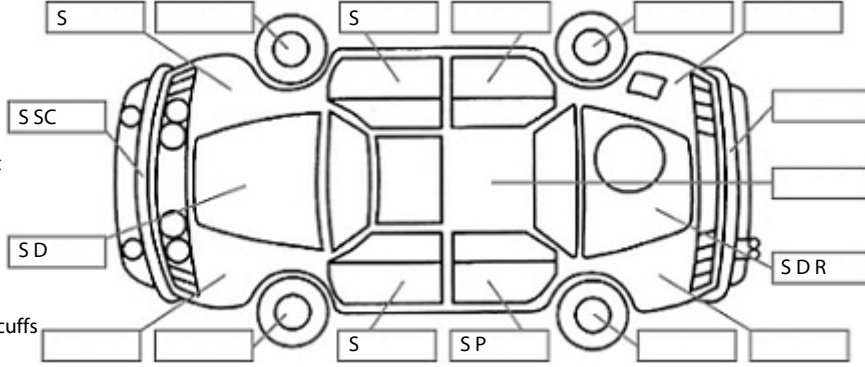

<b>Make:</b> Nissan	<b>Model:</b> Navara	<b>Body Style:</b> Utility
<b>Year:</b> 2018	<b>Registration:</b> LFB412	<b>Reg Expiry:</b> 27 Sep 2024
<b>WoF Expiry:</b> 26 Mar 2025	<b>Odometer:</b> 172,370 Kms	<b>Good No:</b> 26341687
<b>VIN:</b> MNTCB2D23A000633	<b>Next Service:</b> 186000	<b>Service History:</b> Yes

**Key:**

- S = scratch
- D = dent
- R = rust
- PT = paint defect
- C = crack
- P = pin dent
- \* = decals
- SD = stone chips
- W = significant scuffs

**Body Inspection Comments**

windscreen replaced.  
Tail lights cracked