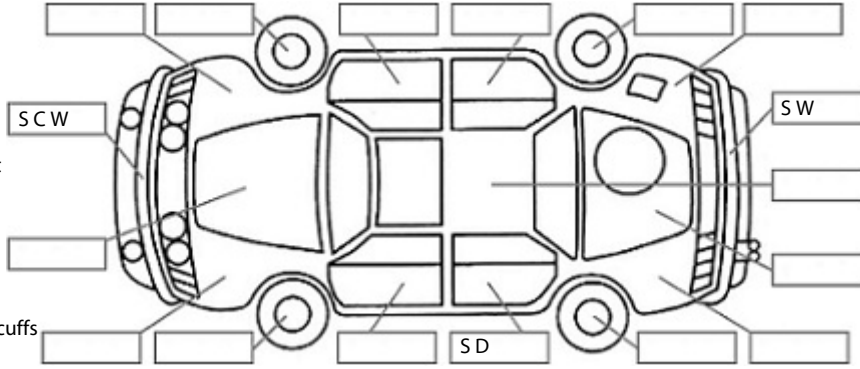

**Key:**

- S = scratch
- D = dent
- R = rust
- PT = paint defect
- C = crack
- P = pin dent
- \* = decals
- SC = stone chips
- W = significant scuffs

Body Inspection Comments

Note: some defects & blemishes may not be displayed in the diagram

Conditions During Body Inspection: Dry

Under Carriage & Under Bonnet Inspection Comments

- Brakes worn
- Engine oil leaks
- Right front tyre worn
- Rear shocks worn
- Left front shock leaking

Interior Comments