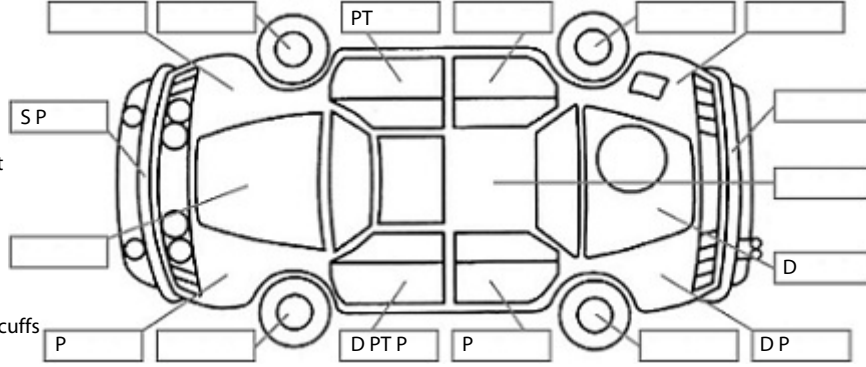

**Key:**

- S = scratch
- D = dent
- R = rust
- PT = paint defect
- C = crack
- P = pin dent
- \* = decals
- SC = stone chips
- W = significant scuffs

**Body Inspection Comments**

Shift knob and boot worn.  
Rear bumper RHS pushed in.  
Tailgate doesn't latch properly.  
Missing roof antenna.

**General Comments**

Aftermarket roof light with dash switch.  
W/S stone chip out of CVA.  
Driver seat tear and adjustment lever broken.

Road Conditions During Test Drive: Dry

Engine Timing Mechanism: Unknown  
Evidence of Cam Belt Replacement: Not Applicable Kms: