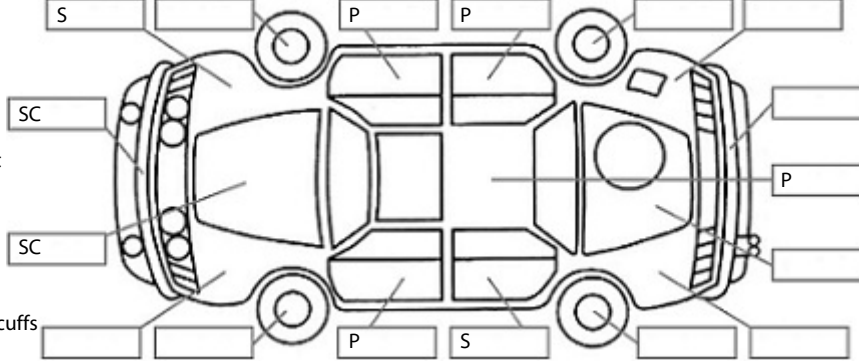

Make: Peugeot	Model: 3008	Body Style: SUV
Year: 2017	Registration: KTS318	Reg Expiry: 14 Dec 2024
WoF Expiry: 17 May 2025	Odometer: 59,290 Kms	Good No: 26339350
VIN: VF3MJAHWWHS14714	Next Service: 70433	Service History: No

Key:

- S = scratch
- D = dent
- R = rust
- PT = paint defect
- C = crack
- P = pin dent
- * = decals
- SC = stone chips
- W = significant scuffs

Body Inspection Comments

Note: some defects & blemishes may not be displayed in the diagram