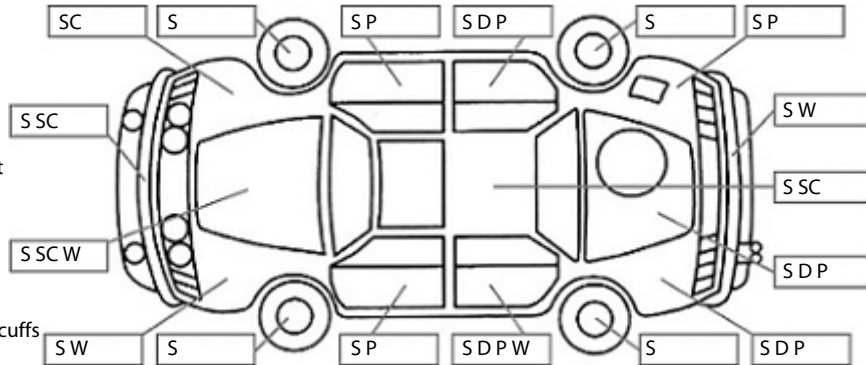

Make: Honda	Model: Odyssey	Body Style: Wagon
Year: 2014	Registration: LBP608	Reg Expiry: 05 Dec 2024
WoF Expiry: 01 Jun 2024	Odometer: 97,351 Kms	Good No: 26339299
VIN: 7AT08G61X17021392	Next Service: 95,830kms	Service History: No

Key:

- S = scratch
- D = dent
- R = rust
- PT = paint defect
- C = crack
- P = pin dent
- * = decals
- SC = stone chips
- W = significant scuffs

Body Inspection Comments

Note: some defects & blemishes may not be displayed in the diagram

Left side wing mirror housing is broken & wobble's around, has been tapped up. Dent in bottom of left rear door. Run-flat kit sealer bottle is empty, needs a replacement kit.

Conditions During Body Inspection: Dry