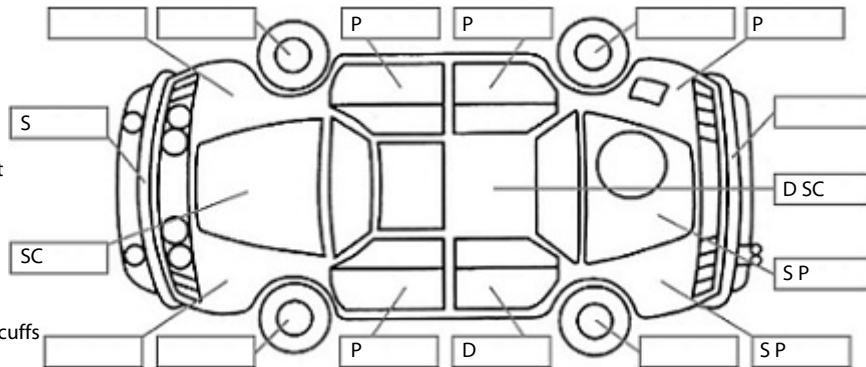

<b>Make:</b> Isuzu	<b>Model:</b> D-MAX	<b>Body Style:</b> Utility
<b>Year:</b> 2017	<b>Registration:</b> KRM289	<b>Reg Expiry:</b> 04 Jan 2025
<b>WoF Expiry:</b> 26 Jun 2025	<b>Odometer:</b> 111,692 Kms	<b>Good No:</b> 26338957
<b>VIN:</b> MPATFR85JHT002611	<b>Next Service:</b> 121700 kms	<b>Service History:</b> No

**Key:**

- S = scratch
- D = dent
- R = rust
- PT = paint defect
- C = crack
- P = pin dent
- \* = decals
- SC = stone chips
- W = significant scuffs

**Body Inspection Comments**

Driver's door seal tear.

**General Comments**

Road Conditions During Test Drive: Dry

Engine Timing Mechanism: Timing Chain  
 Evidence of Cam Belt Replacement: Not Applicable Kms:

	Pass	Fail	N/A
<b>Engine</b>			
Oil level	✓		
Smoke & fumes	✓		
Performance	✓		
Noise	✓		
<b>Cooling System</b>			
Coolant condition	✓		
Performance	✓		
Radiator / Hoses (visual)	✓		
<b>Transmission</b>			
Operation	✓		
Noise	✓		
Clutch	✓		
CV joints	✓		
Wheel bearings	✓		
<b>Brakes</b>			
Performance	✓		
Hand Brake	✓		
<b>Tyres</b> (lowest observed tread depth of tyres)			
Left front	9.0	mm	
Right front	9.0	mm	
Left rear	7.0	mm	
Right rear	7.0	mm	
Spare	Yes		
<b>Suspension</b>			
Suspension performance	✓		
Steering performance	✓		
Shock absorbers	✓		
<b>Air Conditioning / Heater</b>			
Operation	✓		
<b>Electrical / Accessories</b>			
Head lights	✓		
Tail lights	✓		
Indicators	✓		
Dashboard warning lights	✓		
Wipers (front & rear)	✓		
Window winder FL	✓		
Window winder FR	✓		
Window winder RL	✓		
Window winder RR	✓		
Rear view mirrors	✓		
Radio (basic test only)	✓		
CD (basic test only)	✓		
Number of keys	3		
Central locking	✓		
Remote locking	✓		
Sat. Nav. (basic test only)	✓		
Reversing camera	✓		