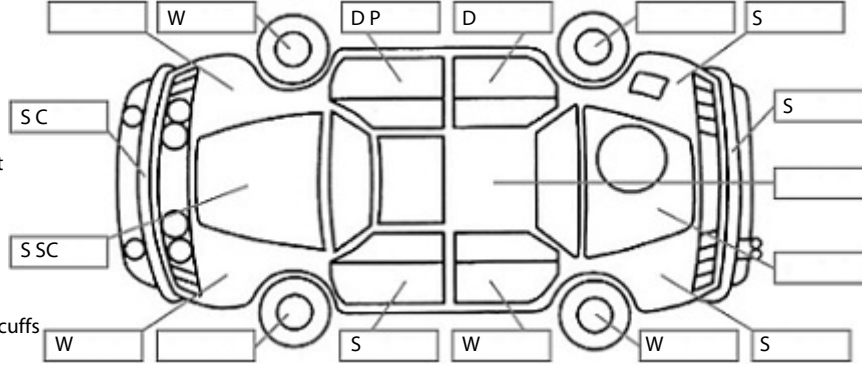

Make: Mini	Model: Cooper S	Body Style: SUV
Year: 2013	Registration: LNQ897	Reg Expiry: 30 Nov 2024
WoF Expiry: 18 Sep 2025	Odometer: 164,535 Kms	Good No: 26338886
VIN: WMWZC52020WP818	Next Service: 175000km	Service History: Yes

Key:

- S = scratch
- D = dent
- R = rust
- PT = paint defect
- C = crack
- P = pin dent
- * = decals
- SC = stone chips
- W = significant scuffs

Body Inspection Comments

Stone chips in windscreen

Note: some defects & blemishes may not be displayed in the diagram

Engine Timing Mechanism: Timing Chain
Evidence of Cam Belt Replacement: Not Applicable Kms:

	Pass	Fail	N/A
Engine			
Oil level	✓		
Smoke & fumes	✓		
Performance	✓		
Noise	✓		
Cooling System			
Coolant condition	✓		
Performance	✓		
Radiator / Hoses (visual)	✓		
Transmission			
Operation	✓		
Noise	✓		
Clutch			✓
CV joints	✓		
Wheel bearings	✓		
Brakes			
Performance	✓		
Hand Brake	✓		
Tyres (lowest observed tread depth of tyres)			
Left front	7	mm	
Right front	7	mm	
Left rear	4	mm	
Right rear	5	mm	
Spare	No		
Suspension			
Suspension performance	✓		
Steering performance	✓		
Shock absorbers	✓		
Air Conditioning / Heater			
Operation	✓		
Electrical / Accessories			
Head lights	✓		
Tail lights	✓		
Indicators	✓		
Dashboard warning lights	✓		
Wipers (front & rear)	✓		
Window winder FL	✓		
Window winder FR	✓		
Window winder RL	✓		
Window winder RR	✓		
Rear view mirrors	✓		
Radio (basic test only)	✓		
CD (basic test only)	✓		
Number of keys	2		
Central locking	✓		
Remote locking	✓		
Sat. Nav. (basic test only)			✓
Reversing camera			✓