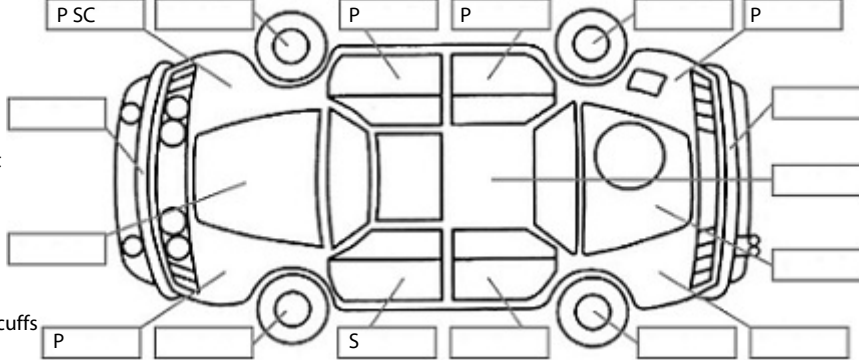

Key:

- S = scratch
- D = dent
- R = rust
- PT = paint defect
- C = crack
- P = pin dent
- * = decals
- SC = stone chips
- W = significant scuffs

Body Inspection Comments

Note: some defects & blemishes may not be displayed in the diagram

Engine Timing Mechanism: Timing Chain
Evidence of Cam Belt Replacement: Not Applicable Kms:

	Pass	Fail	N/A
Engine			
Oil level	✓		
Smoke & fumes	✓		
Performance	✓		
Noise	✓		
Cooling System			
Coolant condition	✓		
Performance	✓		
Radiator / Hoses (visual)	✓		
Transmission			
Operation	✓		
Noise	✓		
Clutch			✓
CV joints	✓		
Wheel bearings	✓		
Brakes			
Performance	✓		
Hand Brake	✓		
Tyres (lowest observed tread depth of tyres)			
Left front	4	mm	
Right front	4	mm	
Left rear	5	mm	
Right rear	5	mm	
Spare			Yes
Suspension			
Suspension performance	✓		
Steering performance	✓		
Shock absorbers	✓		
Air Conditioning / Heater			
Operation	✓		
Electrical / Accessories			
Head lights	✓		
Tail lights	✓		
Indicators	✓		
Dashboard warning lights	✓		
Wipers (front & rear)	✓		
Window winder FL	✓		
Window winder FR	✓		
Window winder RL	✓		
Window winder RR	✓		
Rear view mirrors	✓		
Radio (basic test only)	✓		
CD (basic test only)			✓
Number of keys	2		
Central locking	✓		
Remote locking	✓		
Sat. Nav. (basic test only)			✓
Reversing camera	✓		