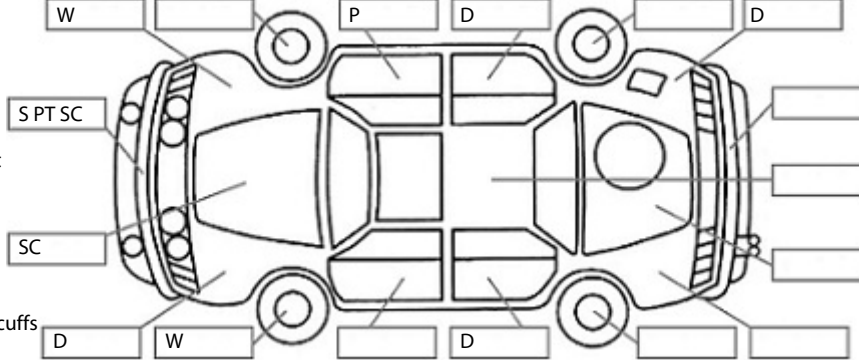

**Key:**

- S = scratch
- D = dent
- R = rust
- PT = paint defect
- C = crack
- P = pin dent
- \* = decals
- SC = stone chips
- W = significant scuffs

**Body Inspection Comments**

Front left park light isn't working  
Both front wing mirrors are cracked