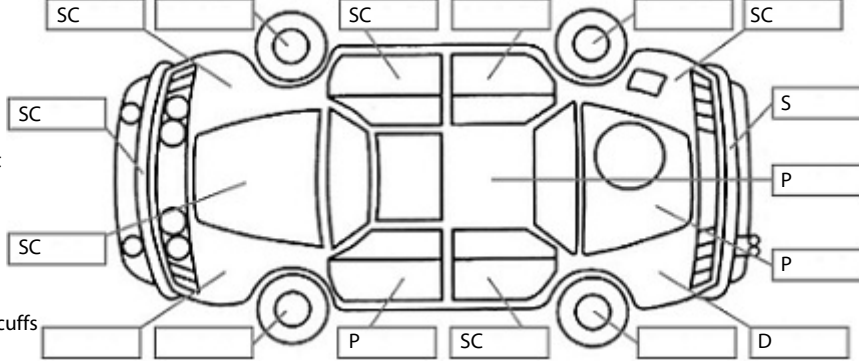

Make: Mitsubishi	Model: Triton	Body Style: Utility
Year: 2020	Registration: MYN409	Reg Expiry: 13 Jan 2025
WoF Expiry: 25 Jul 2025	Odometer: 76,353 Kms	Good No: 26337590
VIN: MMAJLKL10LH01184E	Next Service: 89,000 km	Service History: Yes

Key:

- S = scratch
- D = dent
- R = rust
- PT = paint defect
- C = crack
- P = pin dent
- * = decals
- SC = stone chips
- W = significant scuffs

Body Inspection Comments

Note: some defects & blemishes may not be displayed in the diagram

Engine Timing Mechanism: Timing Chain
Evidence of Cam Belt Replacement: Not Applicable Kms:

	Pass	Fail	N/A
Engine			
Oil level	✓		
Smoke & fumes	✓		
Performance	✓		
Noise	✓		
Cooling System			
Coolant condition	✓		
Performance	✓		
Radiator / Hoses (visual)	✓		
Transmission			
Operation	✓		
Noise	✓		
Clutch			✓
CV joints	✓		
Wheel bearings	✓		
Brakes			
Performance	✓		
Hand Brake	✓		
Tyres (lowest observed tread depth of tyres)			
Left front	9	mm	
Right front	6	mm	
Left rear	5	mm	
Right rear	6	mm	
Spare	Yes		
Suspension			
Suspension performance	✓		
Steering performance	✓		
Shock absorbers	✓		
Air Conditioning / Heater			
Operation	✓		
Electrical / Accessories			
Head lights	✓		
Tail lights	✓		
Indicators	✓		
Dashboard warning lights	✓		
Wipers (front & rear)	✓		
Window winder FL	✓		
Window winder FR	✓		
Window winder RL	✓		
Window winder RR	✓		
Rear view mirrors	✓		
Radio (basic test only)	✓		
CD (basic test only)			✓
Number of keys	1		
Central locking	✓		
Remote locking	✓		
Sat. Nav. (basic test only)			✓
Reversing camera	✓		