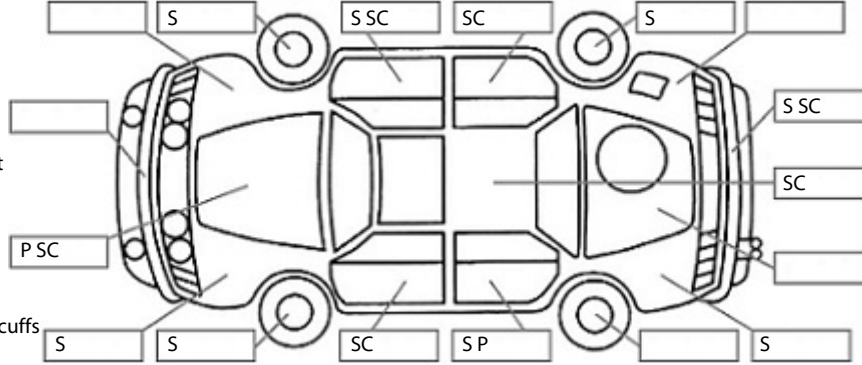

Key:

- S = scratch
- D = dent
- R = rust
- PT = paint defect
- C = crack
- P = pin dent
- * = decals
- SC = stone chips
- W = significant scuffs

Body Inspection Comments

Note: some defects & blemishes may not be displayed in the diagram

Engine Timing Mechanism: Timing Chain
Evidence of Cam Belt Replacement: Not Applicable Kms:

	Pass	Fail	N/A
Engine			
Oil level	✓		
Smoke & fumes	✓		
Performance	✓		
Noise	✓		
Cooling System			
Coolant condition	✓		
Performance	✓		
Radiator / Hoses (visual)	✓		
Transmission			
Operation	✓		
Noise	✓		
Clutch			✓
CV joints	✓		
Wheel bearings	✓		
Brakes			
Performance	✓		
Hand Brake	✓		
Tyres (lowest observed tread depth of tyres)			
Left front	5.5	mm	
Right front	5.5	mm	
Left rear	4.0	mm	
Right rear	4.5	mm	
Spare	Yes		
Suspension			
Suspension performance	✓		
Steering performance	✓		
Shock absorbers	✓		
Air Conditioning / Heater			
Operation	✓		
Electrical / Accessories			
Head lights	✓		
Tail lights	✓		
Indicators	✓		
Dashboard warning lights	✓		
Wipers (front & rear)	✓		
Window winder FL	✓		
Window winder FR	✓		
Window winder RL	✓		
Window winder RR	✓		
Rear view mirrors	✓		
Radio (basic test only)	✓		
CD (basic test only)	✓		
Number of keys	2		
Central locking	✓		
Remote locking	✓		
Sat. Nav. (basic test only)			✓
Reversing camera			✓