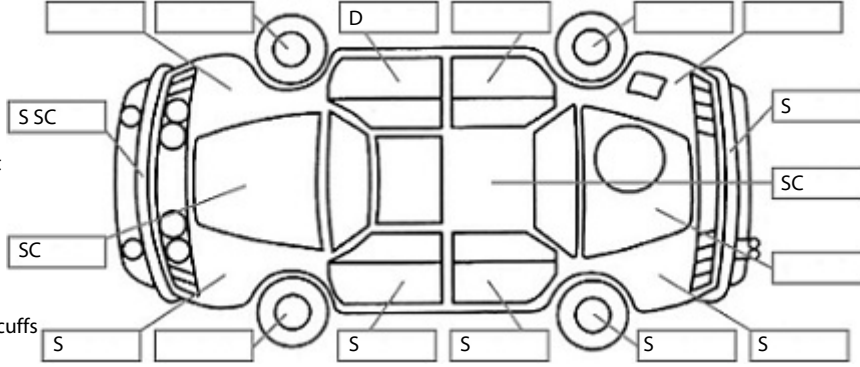

**Key:**

- S = scratch
- D = dent
- R = rust
- PT = paint defect
- C = crack
- P = pin dent
- \* = decals
- SC = stone chips
- W = significant scuffs

**Body Inspection Comments**

Note: some defects & blemishes may not be displayed in the diagram

Minor windscreen chips. Left front hubcap missing.

Conditions During Body Inspection: Dry

**Under Carriage & Under Bonnet Inspection Comments**

**Interior Comments**

Seats	Average
Carpets	Average
Panels	Average
Dashboard	Average

**General Comments**

Steering Wheel worn.

Road Conditions During Test Drive: Dry

Engine Timing Mechanism: Timing Chain  
Evidence of Cam Belt Replacement: Not Applicable Kms:

	Pass	Fail	N/A
<b>Engine</b>			
Oil level	✓		
Smoke & fumes	✓		
Performance	✓		
Noise	✓		
<b>Cooling System</b>			
Coolant condition	✓		
Performance	✓		
Radiator / Hoses (visual)	✓		
<b>Transmission</b>			
Operation	✓		
Noise	✓		
Clutch			✓
CV joints	✓		
Wheel bearings	✓		
<b>Brakes</b>			
Performance	✓		
Hand Brake	✓		
<b>Tyres</b> (lowest observed tread depth of tyres)			
Left front	3	mm	
Right front	2.7	mm	
Left rear	5	mm	
Right rear	5.5	mm	
Spare	Yes		
<b>Suspension</b>			
Suspension performance	✓		
Steering performance	✓		
Shock absorbers	✓		
<b>Air Conditioning / Heater</b>			
Operation	✓		
<b>Electrical / Accessories</b>			
Head lights	✓		
Tail lights	✓		
Indicators	✓		
Dashboard warning lights	✓		
Wipers (front & rear)	✓		
Window winder FL	✓		
Window winder FR	✓		
Window winder RL	✓		
Window winder RR	✓		
Rear view mirrors	✓		
Radio (basic test only)	✓		
CD (basic test only)	✓		
Number of keys	2		
Central locking	✓		
Remote locking	✓		
Sat. Nav. (basic test only)			✓
Reversing camera	✓		