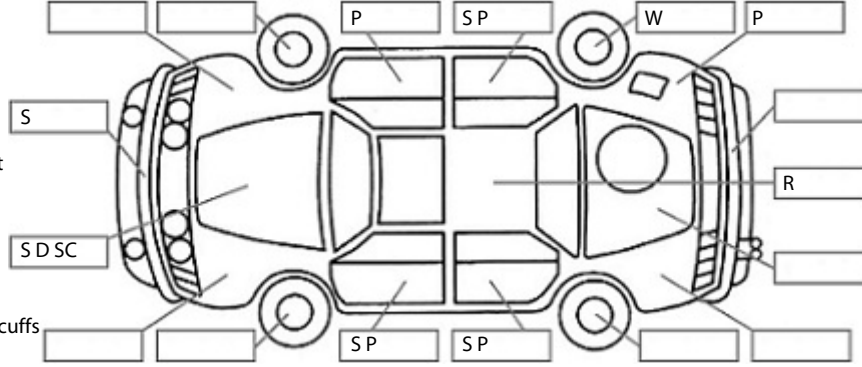

**Key:**

- S = scratch
- D = dent
- R = rust
- PT = paint defect
- C = crack
- P = pin dent
- \* = decals
- SC = stone chips
- W = significant scuffs

Body Inspection Comments

Note: some defects & blemishes may not be displayed in the diagram

Engine Timing Mechanism: Timing Chain  
Evidence of Cam Belt Replacement: Not Applicable Kms:

	Pass	Fail	N/A
<b>Engine</b>			
Oil level	✓		
Smoke & fumes	✓		
Performance	✓		
Noise	✓		
<b>Cooling System</b>			
Coolant condition	✓		
Performance	✓		
Radiator / Hoses (visual)	✓		
<b>Transmission</b>			
Operation	✓		
Noise	✓		
Clutch			✓
CV joints	✓		
Wheel bearings	✓		
<b>Brakes</b>			
Performance	✓		
Hand Brake	✓		
<b>Tyres</b> (lowest observed tread depth of tyres)			
Left front	4.0	mm	
Right front	4.0	mm	
Left rear	5.0	mm	
Right rear	5.0	mm	
Spare	Yes		
<b>Suspension</b>			
Suspension performance	✓		
Steering performance	✓		
Shock absorbers	✓		
<b>Air Conditioning / Heater</b>			
Operation	✓		
<b>Electrical / Accessories</b>			
Head lights	✓		
Tail lights	✓		
Indicators	✓		
Dashboard warning lights	✓		
Wipers (front & rear)	✓		
Window winder FL	✓		
Window winder FR	✓		
Window winder RL	✓		
Window winder RR	✓		
Rear view mirrors	✓		
Radio (basic test only)	✓		
CD (basic test only)			✓
Number of keys	1		
Central locking	✓		
Remote locking	✓		
Sat. Nav. (basic test only)			✓
Reversing camera	✓		