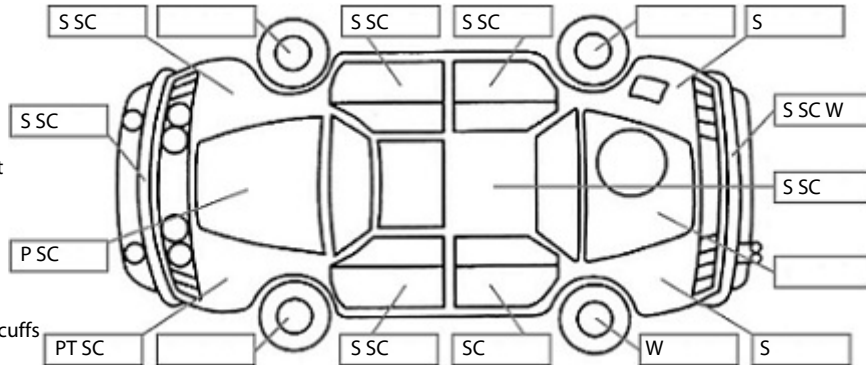

Key:

- S = scratch
- D = dent
- R = rust
- PT = paint defect
- C = crack
- P = pin dent
- * = decals
- SC = stone chips
- W = significant scuffs

Body Inspection Comments

Note: some defects & blemishes may not be displayed in the diagram