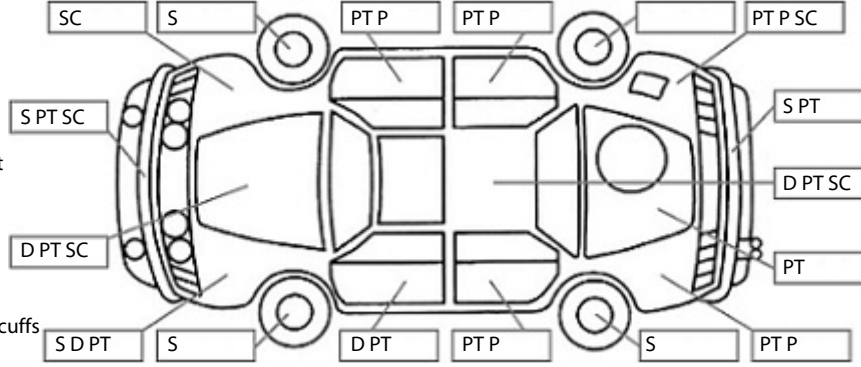

Key:

- S = scratch
- D = dent
- R = rust
- PT = paint defect
- C = crack
- P = pin dent
- * = decals
- SC = stone chips
- W = significant scuffs

Body Inspection Comments

Left rear monsoon shield is missing.

Note: some defects & blemishes may not be displayed in the diagram

Conditions During Body Inspection: Dry

Under Carriage & Under Bonnet Inspection Comments

Interior Comments

Seats	Average
Carpets	Average
Panels	Average
Dashboard	Good