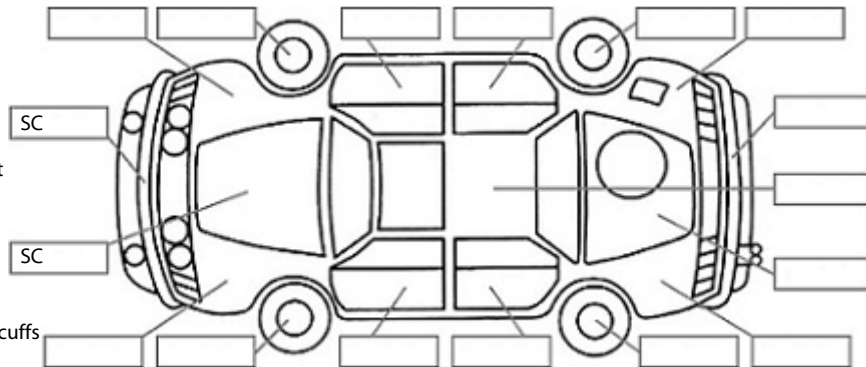

Key:

- S = scratch
- D = dent
- R = rust
- PT = paint defect
- C = crack
- P = pin dent
- * = decals
- SC = stone chips
- W = significant scuffs

Body Inspection Comments

Note: some defects & blemishes may not be displayed in the diagram

Engine Timing Mechanism: Timing Chain
Evidence of Cam Belt Replacement: Not Applicable Kms:

	Pass	Fail	N/A
Engine			
Oil level	✓		
Smoke & fumes	✓		
Performance	✓		
Noise	✓		
Cooling System			
Coolant condition	✓		
Performance	✓		
Radiator / Hoses (visual)	✓		
Transmission			
Operation	✓		
Noise	✓		
Clutch			✓
CV joints	✓		
Wheel bearings	✓		
Brakes			
Performance	✓		
Hand Brake	✓		
Tyres (lowest observed tread depth of tyres)			
Left front	3.0	mm	
Right front	3.0	mm	
Left rear	3.0	mm	
Right rear	3.0	mm	
Spare	N/A		
Suspension			
Suspension performance	✓		
Steering performance	✓		
Shock absorbers	✓		
Air Conditioning / Heater			
Operation	✓		
Electrical / Accessories			
Head lights	✓		
Tail lights	✓		
Indicators	✓		
Dashboard warning lights	✓		
Wipers (front & rear)	✓		
Window winder FL	✓		
Window winder FR	✓		
Window winder RL	✓		
Window winder RR	✓		
Rear view mirrors	✓		
Radio (basic test only)	✓		
CD (basic test only)			✓
Number of keys	1		
Central locking	✓		
Remote locking	✓		
Sat. Nav. (basic test only)			✓
Reversing camera	✓		