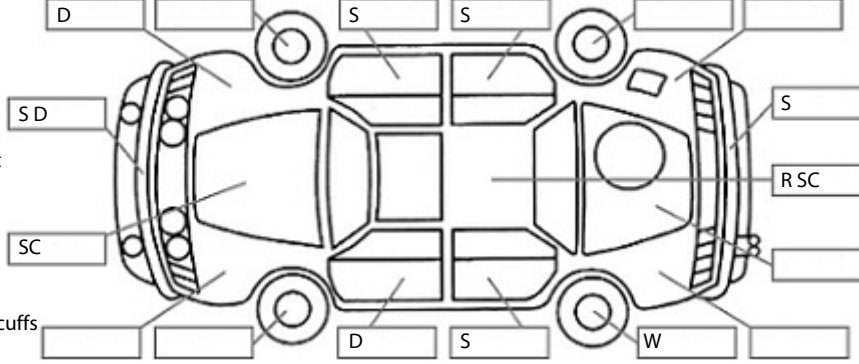

Key:

- S = scratch
- D = dent
- R = rust
- PT = paint defect
- C = crack
- P = pin dent
- * = decals
- SC = stone chips
- W = significant scuffs

Body Inspection Comments

FR door mirror cover scratched
Windscreen cracked
Cargo area trim scratches