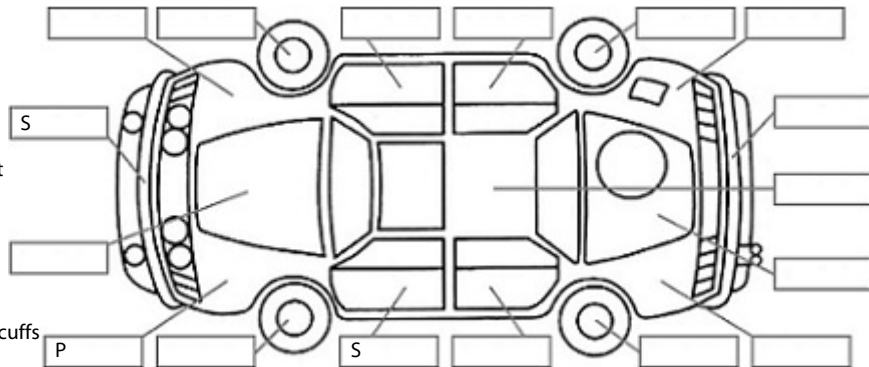

Key:

- S = scratch
- D = dent
- R = rust
- PT = paint defect
- C = crack
- P = pin dent
- * = decals
- SC = stone chips
- W = significant scuffs

Body Inspection Comments

Note: some defects & blemishes may not be displayed in the diagram

 Engine Timing Mechanism: Timing Chain
 Evidence of Cam Belt Replacement: Not Applicable Kms:

	Pass	Fail	N/A
Engine			
Oil level	✓		
Smoke & fumes	✓		
Performance	✓		
Noise	✓		
Cooling System			
Coolant condition	✓		
Performance	✓		
Radiator / Hoses (visual)	✓		
Transmission			
Operation	✓		
Noise	✓		
Clutch			✓
CV joints	✓		
Wheel bearings	✓		
Brakes			
Performance	✓		
Hand Brake	✓		
Tyres (lowest observed tread depth of tyres)			
Left front	6.1	mm	
Right front	6.3	mm	
Left rear	6.9	mm	
Right rear	6.9	mm	
Spare	No		
Suspension			
Suspension performance	✓		
Steering performance	✓		
Shock absorbers	✓		
Air Conditioning / Heater			
Operation	✓		
Electrical / Accessories			
Head lights	✓		
Tail lights	✓		
Indicators	✓		
Dashboard warning lights	✓		
Wipers (front & rear)	✓		
Window winder FL	✓		
Window winder FR	✓		
Window winder RL	✓		
Window winder RR	✓		
Rear view mirrors	✓		
Radio (basic test only)	✓		
CD (basic test only)			✓
Number of keys	2		
Central locking	✓		
Remote locking	✓		
Sat. Nav. (basic test only)	✓		
Reversing camera	✓		