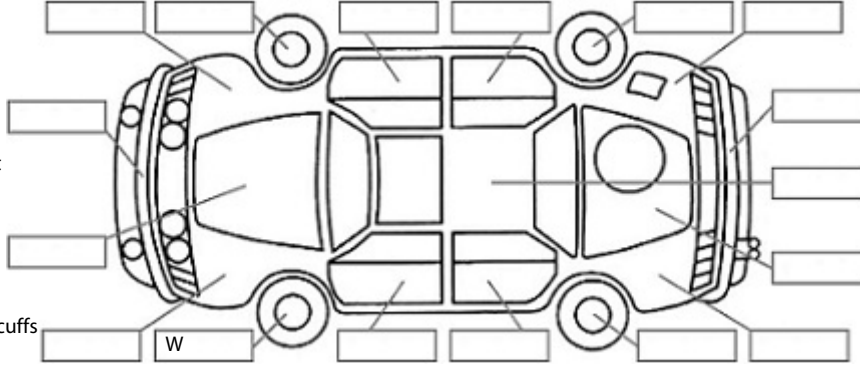

Make: Suzuki	Model: Vitara	Body Style: SUV
Year: 2020	Registration: NEA753	Reg Expiry: 01 Feb 2025
WoF Expiry: 17 Oct 2025	Odometer: 47,555 Kms	Good No: 26334032
VIN: TSMLYEA1S00837746	Next Service: 57000	Service History: Yes

Key:

- S = scratch
- D = dent
- R = rust
- PT = paint defect
- C = crack
- P = pin dent
- * = decals
- SC = stone chips
- W = significant scuffs

Body Inspection Comments

Note: some defects & blemishes may not be displayed in the diagram