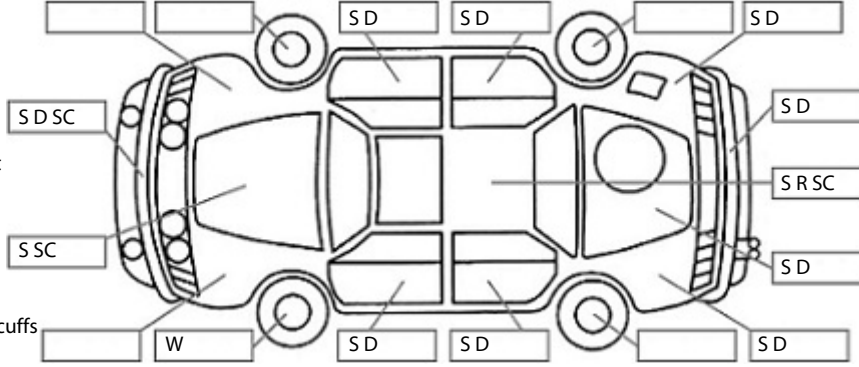

Make: Toyota	Model: Hiace	Body Style: Van
Year: 2019	Registration: LZG209	Reg Expiry: 11 Nov 2024
WoF Expiry: 27 Feb 2025	Odometer: 73,584 Kms	Good No: 26333953
VIN: JTFPT22P000022163	Next Service: 87727	Service History: Yes

Key:

- S = scratch
- D = dent
- R = rust
- PT = paint defect
- C = crack
- P = pin dent
- * = decals
- SC = stone chips
- W = significant scuffs

Note: some defects & blemishes may not be displayed in the diagram

Body Inspection Comments

- Sliding door and tailgate seal torn
- Holes on interior panels
- Rear bumper misaligned
- Roof liner damaged
- RH tail light cracked

Conditions During Body Inspection: Wet

Under Carriage & Under Bonnet Inspection Comments