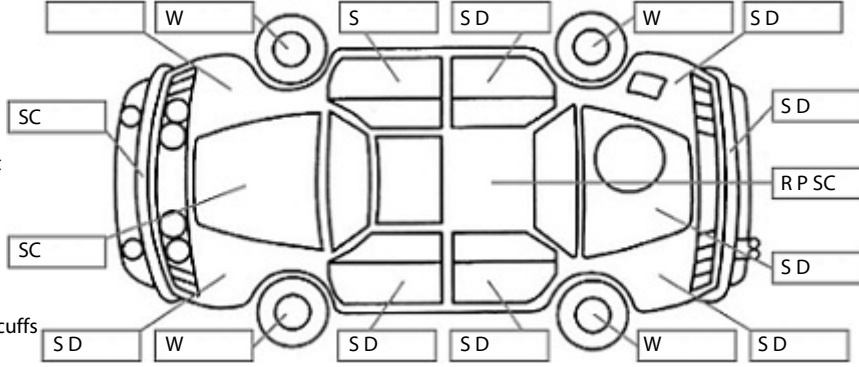

Make: Toyota	Model: Hiace	Body Style: Van
Year: 2017	Registration: KSD674	Reg Expiry: 20 Nov 2024
WoF Expiry: 12 Mar 2025	Odometer: 92,898 Kms	Good No: 26333821
VIN: JTFPT22P800019964	Next Service: 101000	Service History: Yes

Key:

- S = scratch
- D = dent
- R = rust
- PT = paint defect
- C = crack
- P = pin dent
- * = decals
- SC = stone chips
- W = significant scuffs

Note: some defects & blemishes may not be displayed in the diagram

Body Inspection Comments

- RH sliding door seal torn
- Tailgate seal torn
- LH sliding door misaligned
- Holes on interior panels
- LH sill dent and rust

Conditions During Body Inspection: Wet

Under Carriage & Under Bonnet Inspection Comments