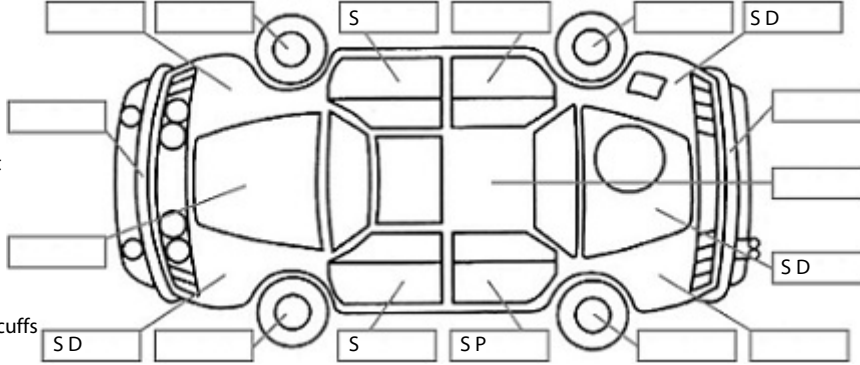

Make: Mercedes-Benz	Model: Sprinter	Body Style: Van
Year: 2017	Registration: KJM848	Reg Expiry: 01 Nov 2024
WoF Expiry: 11 Mar 2025	Odometer: 82,763 Kms	Good No: 26333163
VIN: WDB9066332P30076C	Next Service: 111383	Service History: No

Key:

- S = scratch
- D = dent
- R = rust
- PT = paint defect
- C = crack
- P = pin dent
- * = decals
- SC = stone chips
- W = significant scuffs

Body Inspection Comments

Damage to left front guard

Note: some defects & blemishes may not be displayed in the diagram