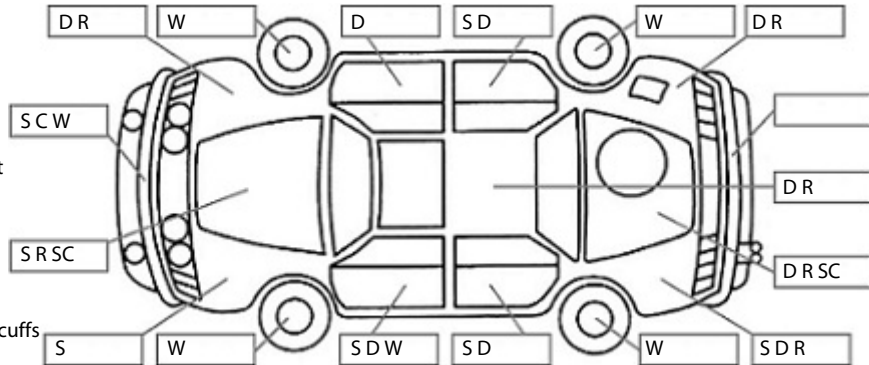

Key:

- S = scratch
- D = dent
- R = rust
- PT = paint defect
- C = crack
- P = pin dent
- * = decals
- SC = stone chips
- W = significant scuffs

Note: some defects & blemishes may not be displayed in the diagram