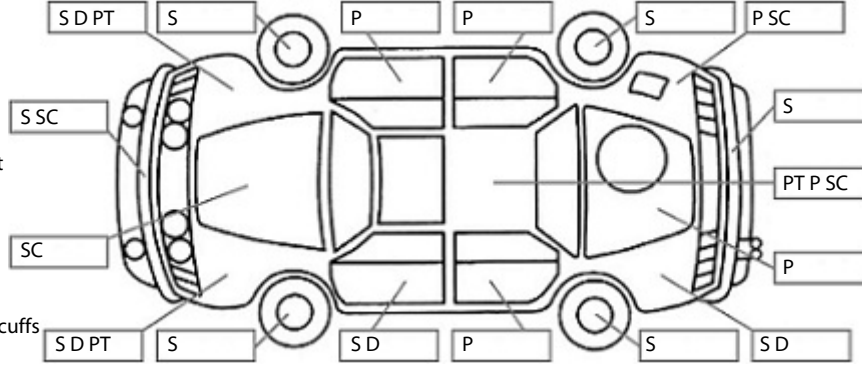

Make: Toyota	Model: Crown	Body Style: Sedan
Year: 2007	Registration: NES107	Reg Expiry: 20 Nov 2024
WoF Expiry: 18 Oct 2025	Odometer: 171,466 Kms	Good No: 26332303
VIN: 7AT0H60BX20071019	Next Service: 182,000 Kms	Service History: No

Key:

- S = scratch
- D = dent
- R = rust
- PT = paint defect
- C = crack
- P = pin dent
- * = decals
- SC = stone chips
- W = significant scuffs

Note: some defects & blemishes may not be displayed in the diagram

Interior Comments

Seats	Average
Carpets	Average
Panels	Average
Dashboard	Dashboard is cracked.

General Comments

Road Conditions During Test Drive: Dry

Engine Timing Mechanism: Timing Chain
Evidence of Cam Belt Replacement: Not Applicable Kms: