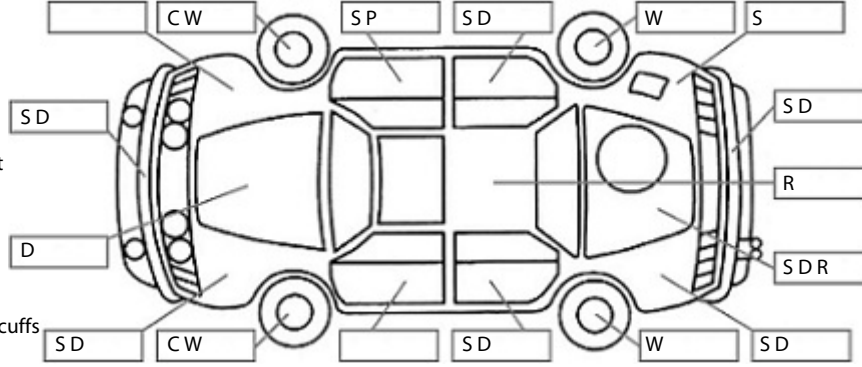

Make: Toyota	Model: Hiace	Body Style: Van
Year: 2012	Registration: GPF163	Reg Expiry: 17 Jan 2025
WoF Expiry: 30 Nov 2024	Odometer: 138,548 Kms	Good No: 26331869
VIN: JTFHT02P805010371	Next Service: 147,400 km	Service History: No

Key:

- S = scratch
- D = dent
- R = rust
- PT = paint defect
- C = crack
- P = pin dent
- * = decals
- SC = stone chips
- W = significant scuffs

Body Inspection Comments

Note: some defects & blemishes may not be displayed in the diagram