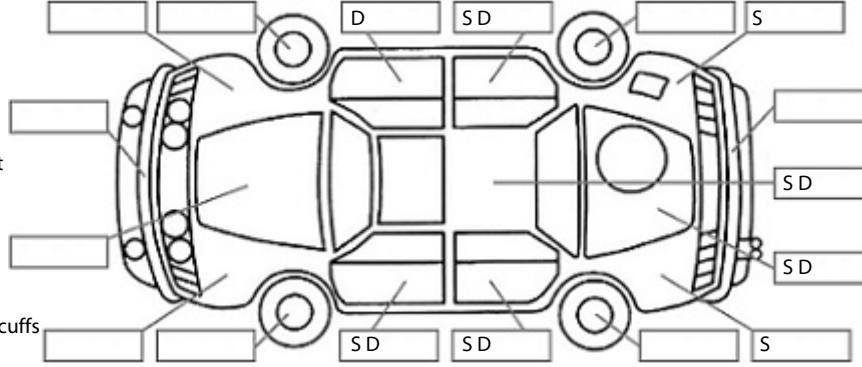

<b>Make:</b> Holden	<b>Model:</b> Colorado	<b>Body Style:</b> Utility
<b>Year:</b> 2018	<b>Registration:</b> LPC608	<b>Reg Expiry:</b> 10 Aug 2024
<b>WoF Expiry:</b> 12 Sep 2024	<b>Odometer:</b> 113,718 Kms	<b>Good No:</b> 26331573
<b>VIN:</b> MMU148LK0KH61097	<b>Next Service:</b> 114,400 kms	<b>Service History:</b> No

**Key:**

- S = scratch
- D = dent
- R = rust
- PT = paint defect
- C = crack
- P = pin dent
- \* = decals
- SC = stone chips
- W = significant scuffs

Body Inspection Comments

Note: some defects & blemishes may not be displayed in the diagram

Conditions During Body Inspection: Dry

Under Carriage & Under Bonnet Inspection Comments

Rwd

Interior Comments

Seats	Average
Carpets	Average
Panels	Good
Dashboard	Good

General Comments

Service light on, L/ rear body seal torn, R diff seal leak. exterior driver door handle missing cover, antenna missing.